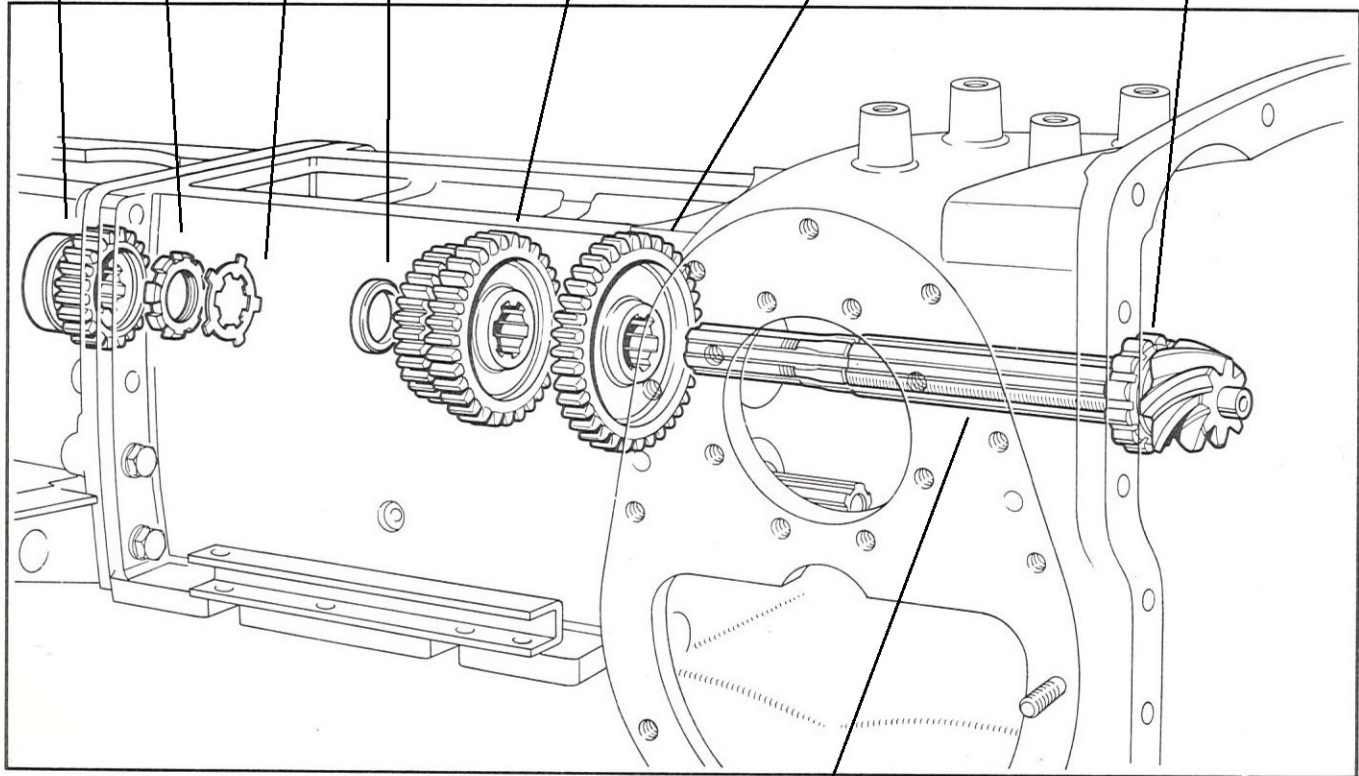

MAINSHAFT AND CENTRE BEARING ASSEMBLY

ATJ7871/CTJ3068 Gear
4th and 5th speed

ATJ7865 lock nut washer

ATJ5633 Gear 2nd & 3rd
Speed

CTJ4270 Gear 1st Speed (ATJ7780)

NT3059 Rear mainshaft
bearing

ATJ7864 lock nut

ATJ7863 Spacer

Pinion Shaft